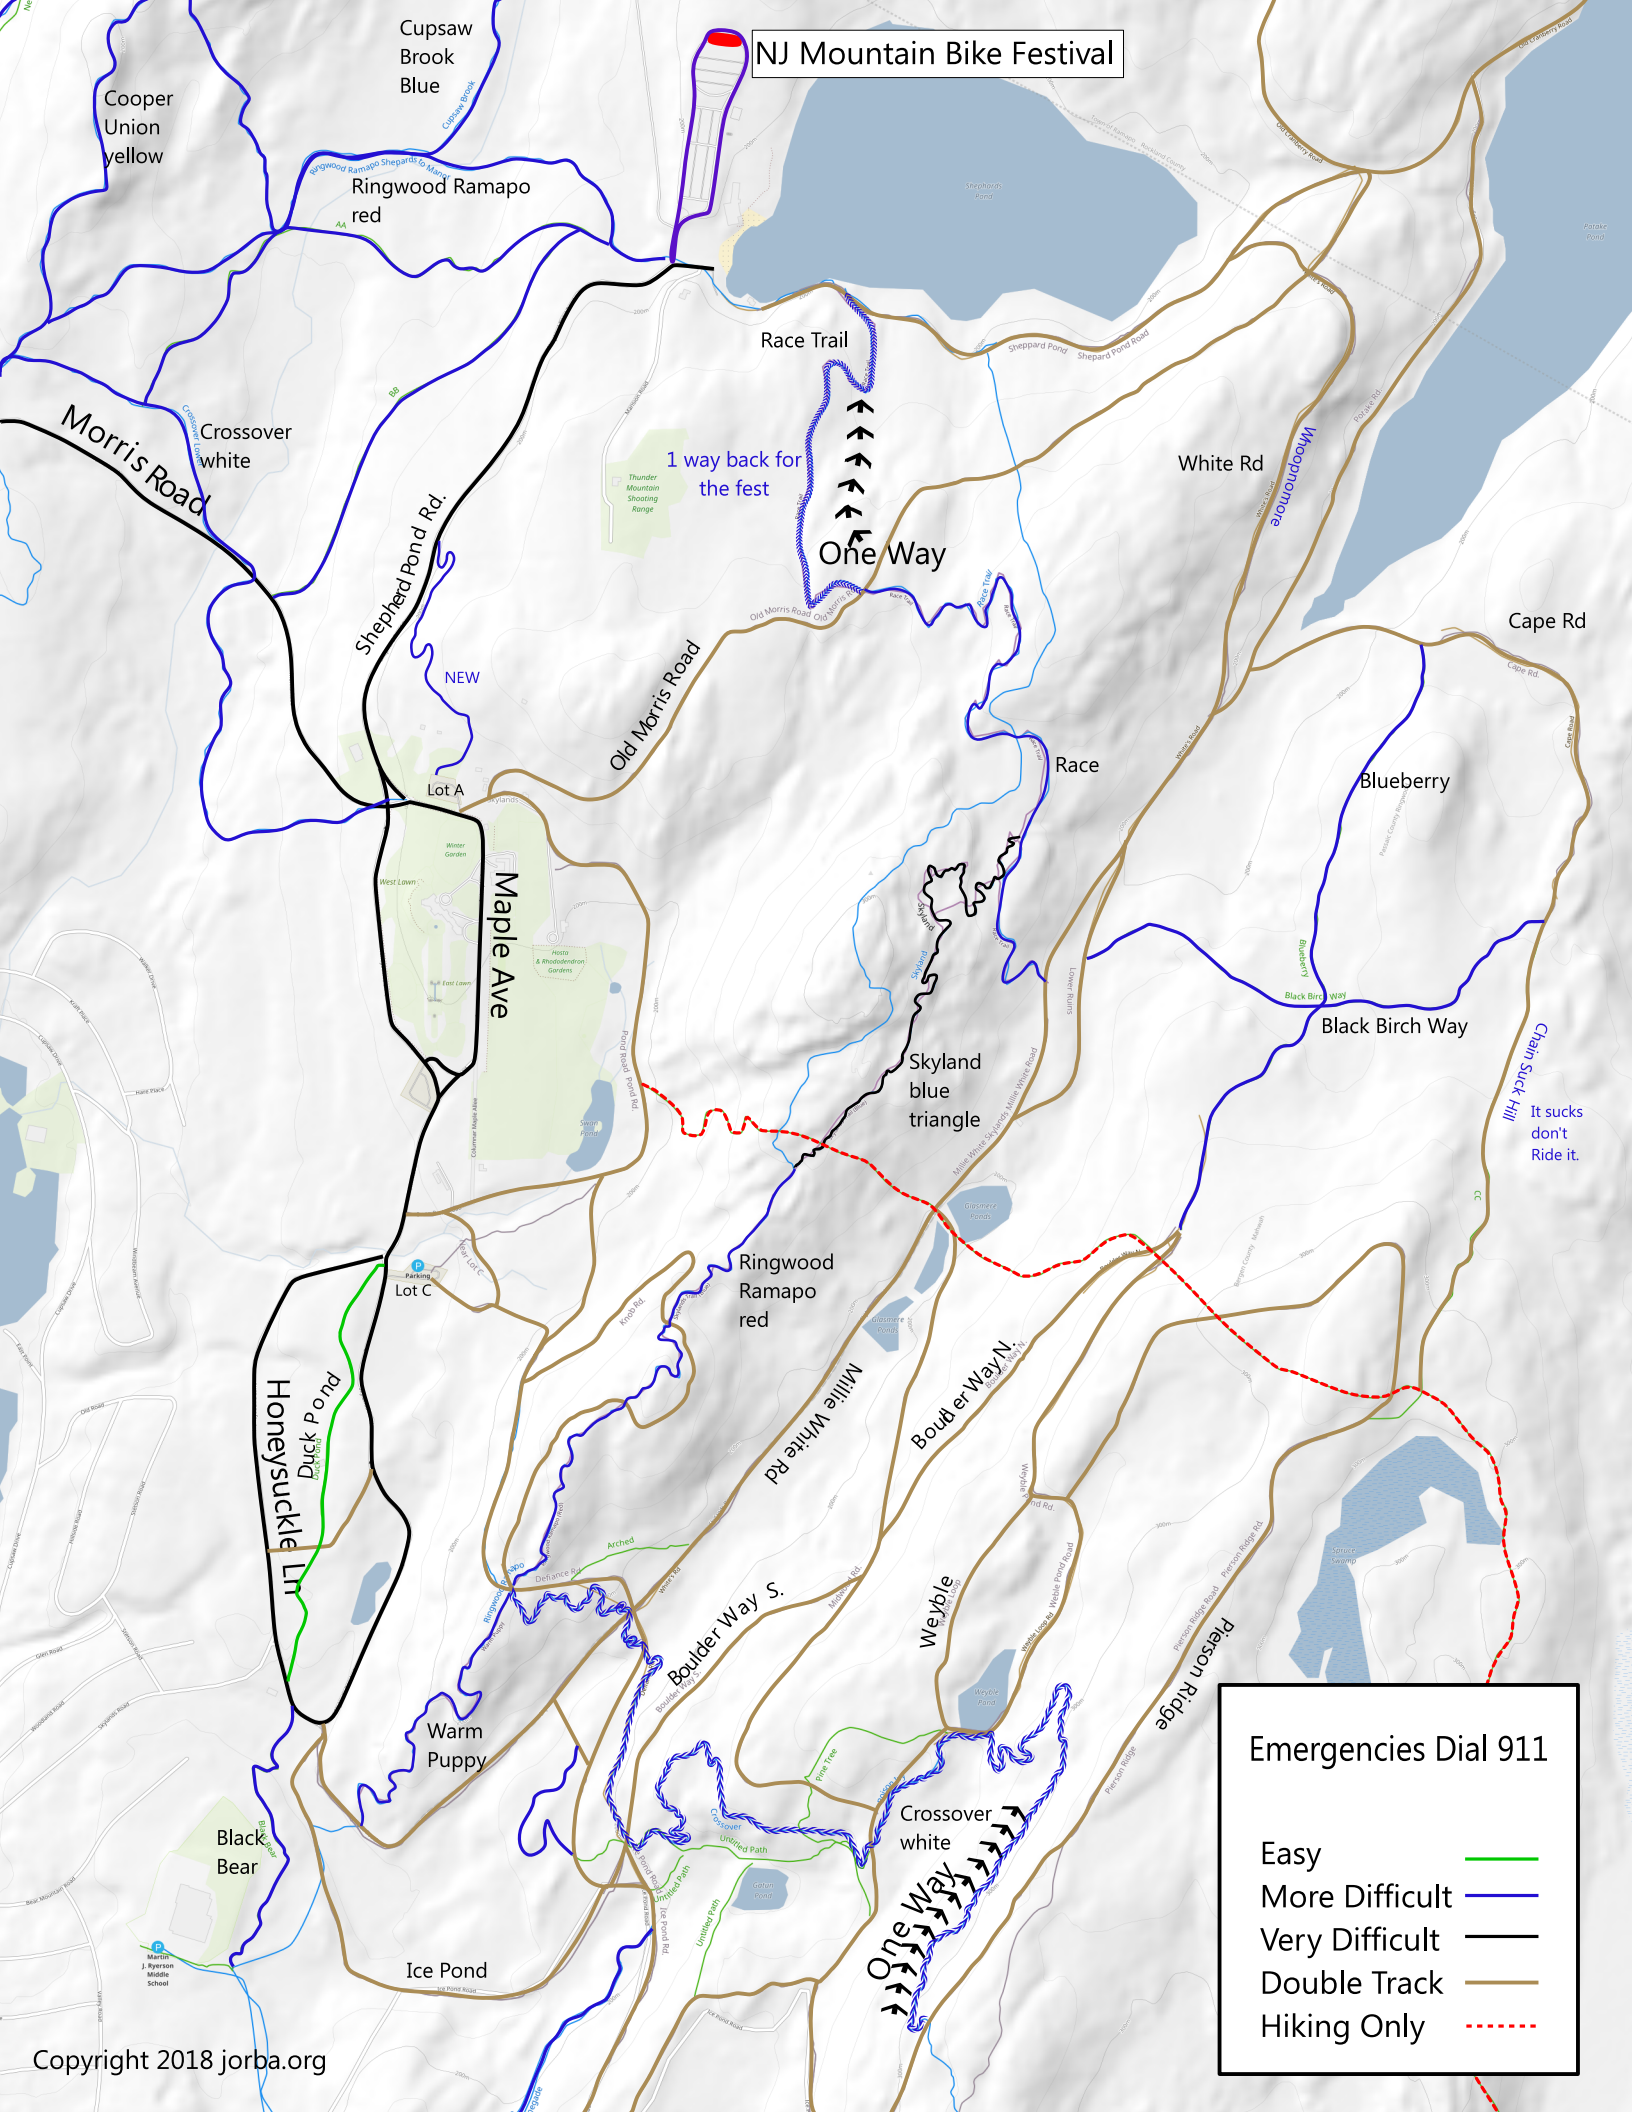

NJ Mountain Bike Festival

1 way back for the fest

One Way

It sucks don't Ride it.

Emergencies Dial 911

- Easy —
- More Difficult —
- Very Difficult —
- Double Track —
- Hiking Only - - -